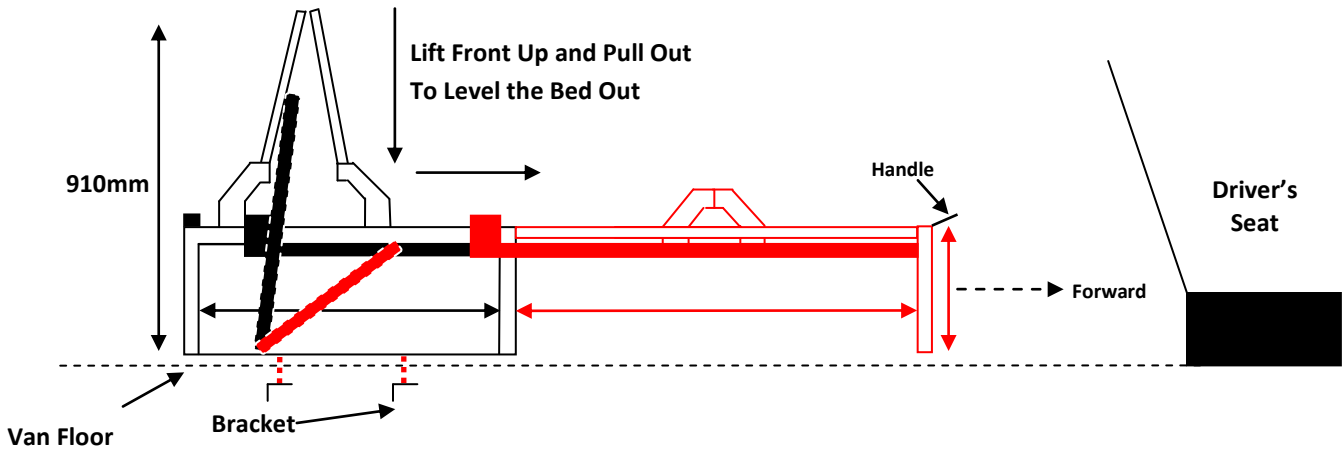

Granvia 3/4 Bed Seat 2 Seater

Information

PopTop 3 Point Seat Bed
 Steel framed bed
 Forward action universal
 Gas spring assistance in closing operation
 Manufactured in UK by qualified engineering and welding operatives to a high standard
 Seat belts fitted and Certification of Quality
 Sliding Runners with open/close mechanism
 Fitting instructions on certain models
 Fixings & brackets for securing the underside of the body
 Steel framed bed with plastic closer trims

Birdseye View of Bed Fully Extended With Upholstery Placed On Top

Bed Board Sizes

- 1020 x 260
- 1020 x 490
- 1020 x 430
- 1020 x 635

Benefits

User friendly design for everyday use
 Seat belt ease of motion
 Gas Spring Assisted
 Easy To Install In Most Vans

Extras

Standard Sizes are more readily available;
 non standard sizes are available on request
 Upholstery prices range from £350 onwards depending on material

Cushion Plan

12mm boards are supplied, with all seats.
 3" & 4" foam can be used
 No cushions included
 Upholstery not supplied