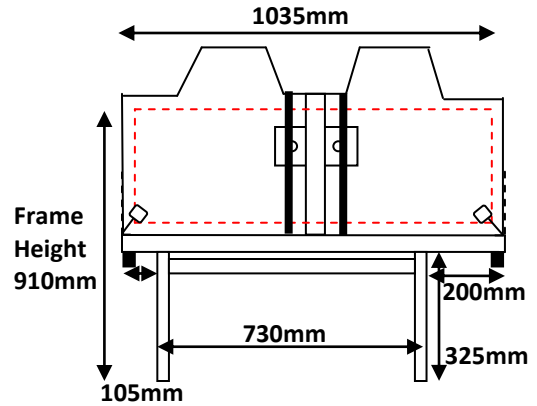

Granvia 3/4 Bed Seat 2 Seater

Information

PopTop 3 Point Seat Bed
 Steel framed bed
 Forward action universal
 Gas spring assistance in closing operation
 Manufactured in UK by qualified engineering and welding operatives to a high standard
 Seat belts fitted and Certification of Quality
 Sliding Runners with open/close mechanism
 Fitting instructions on certain models
 Fixings & brackets for securing the underside of the body
 Steel framed bed with plastic closer trims

Birdseye View of Bed Fully Extended With Upholstery Placed On Top

Bed Board Sizes

- 1020 x 260
- 1020 x 490
- 1020 x 430
- 1020 x 635

Benefits

User friendly design for everyday use
 Seat belt ease of motion
 Gas Spring Assisted
 Easy To Install In Most Vans

Extras

Standard Sizes are more readily available;
 non standard sizes are available on request
 Upholstery prices range from £350 onwards depending on material

Cushion Plan

12mm boards are supplied, with all seats.
 3" & 4" foam can be used
 No cushions included
 Upholstery not supplied