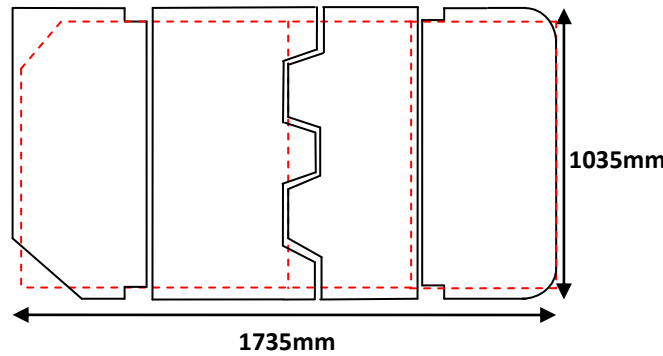

Granvia 3/4 Bed Seat 2 Seater

Information

PopTop 3 Point Seat Bed
 Steel framed bed
 Forward action universal
 Gas spring assistance in closing operation
 Manufactured in UK by qualified engineering and welding operatives to a high standard
 Seat belts fitted and Certification of Quality
 Sliding Runners with open/close mechanism
 Fitting instructions on certain models
 Fixings & brackets for securing the underside of the body
 Steel framed bed with plastic closer trims

Birdseye View of Bed Fully Extended With Upholstery Placed On Top

Bed Board Sizes

- 1020 x 260
- 1020 x 490
- 1020 x 430
- 1020 x 635

Benefits

User friendly design for everyday use
 Seat belt ease of motion
 Gas Spring Assisted
 Easy To Install In Most Vans

Extras

Standard Sizes are more readily available;
 non standard sizes are available on request
 Upholstery prices range from £350 onwards depending on material

Cushion Plan

12mm boards are supplied, with all seats.
 3" & 4" foam can be used
 No cushions included
 Upholstery not supplied